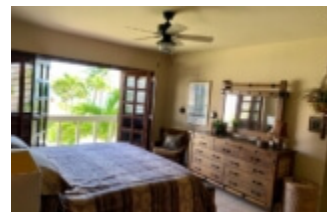

CABARETE BEACH FRONT CONDOS UNIT A7

<https://conciergedecabarete.com>

A - BUILDING TOWN HOUSES UNIT A7 All taxes included, Rates include cleaning service 3 times a week. SPRING-SUMMER. MAY 1 TO AUG 31 FALL. SEPT 1 TO NOV 30 WINTER. DEC 01 TO 15... AND JAN 16 TO APRIL 30 HOLIDAY PEAK. DEC 16 TO JAN 15 1 kingsized...