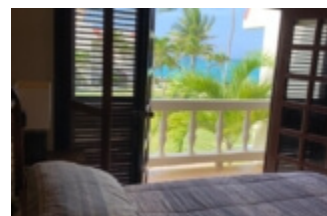

CABARETE BEACH FRONT CONDOS UNIT A7

<https://conciergedecabarete.com>

A - BUILDING TOWN HOUSES UNIT A7 All taxes included, Rates include cleaning service 3 times a week. SPRING-SUMMER. MAY 1 TO AUG 31 FALL. SEPT 1 TO NOV 30 WINTER. DEC 01 TO 15... AND JAN 16 TO APRIL 30 HOLIDAY PEAK. DEC 16 TO JAN 15 1 kingsized...