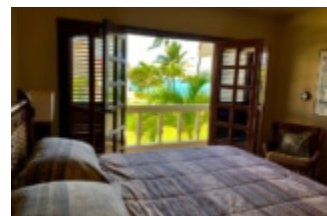

CABARETE BEACH FRONT CONDOS UNIT A7

<https://conciergedecabarete.com>

A - BUILDING TOWN HOUSES UNIT A7 All taxes included, Rates include cleaning service 3 times a week. SPRING-SUMMER. MAY 1 TO AUG 31 FALL. SEPT 1 TO NOV 30 WINTER. DEC 01 TO 15... AND JAN 16 TO APRIL 30 HOLIDAY PEAK. DEC 16 TO JAN 15 1 kingsized...