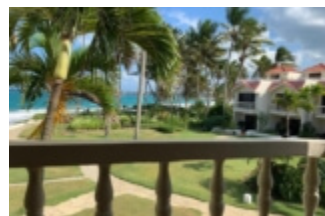

# CABARETE BEACHFRONT CONDOS UNIT C2

<https://conciergedecabarete.com>

C-BUILDING TOWN HOUSES UNIT C2 SPRING-SUMMER. MAY 1 TO AUG 31 FALL. SEPT 1 TO NOV 30 WINTER. DEC 01 TO 15... AND JAN 16 TO APRIL 30 HOLIDAY PEAK. DEC 16 TO JAN 15 1 King bed , 1 Queen bed and 1 twin bed, 5 Adults and 1 ch...